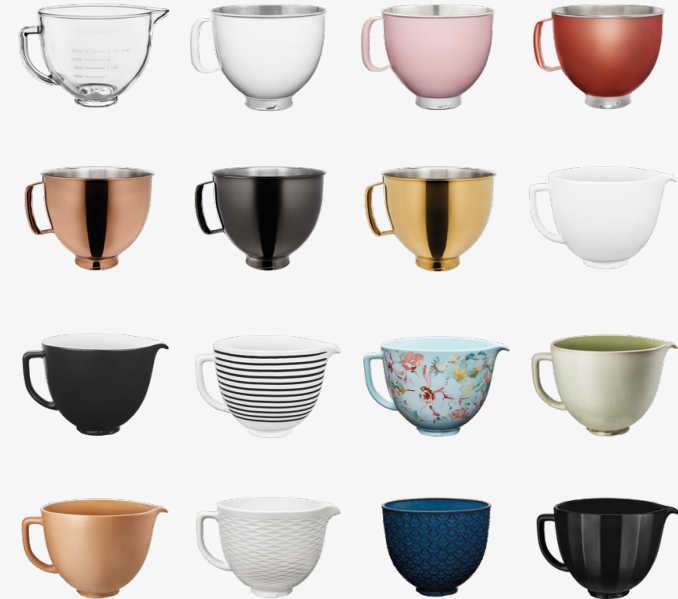

## Discover your perfect stand mixer

- 1 Choose your size ..... 2 Choose your colour ..... 3 Choose your bowls

### SIZE

3.3 L

4.8 L

6.9 L

### BOWLS\*

\*Optional purchase, compatible with 4.8L tilt-head stand mixers

5KSM3311XCA

Candy Apple (CA)

5KSM3311XER

Empire Red (ER)

5KSM3311XAC

Almond Cream (AC)