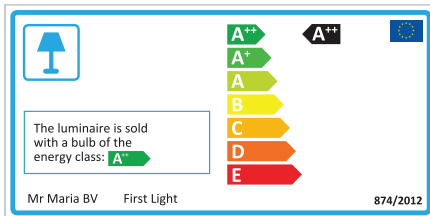

ENERGY LABEL:

POWER SOURCE

LED Base

1. Dome is matt White
2. LED Base with logo printed
3. First ring
4. Lithium Battery
5. LED Base with text embossed.
6. Yellow silicon base with engraved logo, other information printed. Including custom brightness & on/off button.